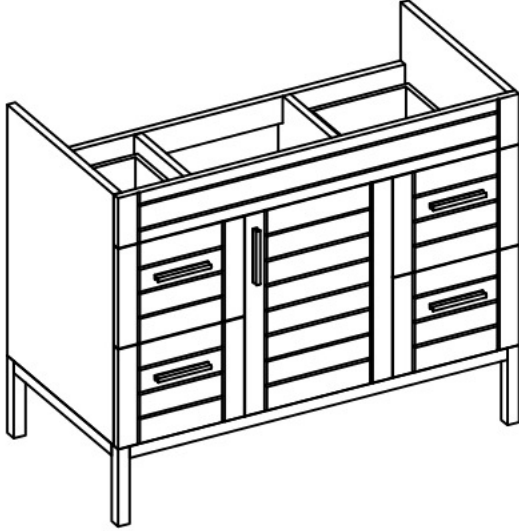

METROPOLITAN FOR MILANO

- WALL HUNG option is also available for this model.
Vanity height without legs is 23.7".
- Quality metal BLUM (or BLUM equivalent) soft-closing hinges and/or drawer hardware are included.